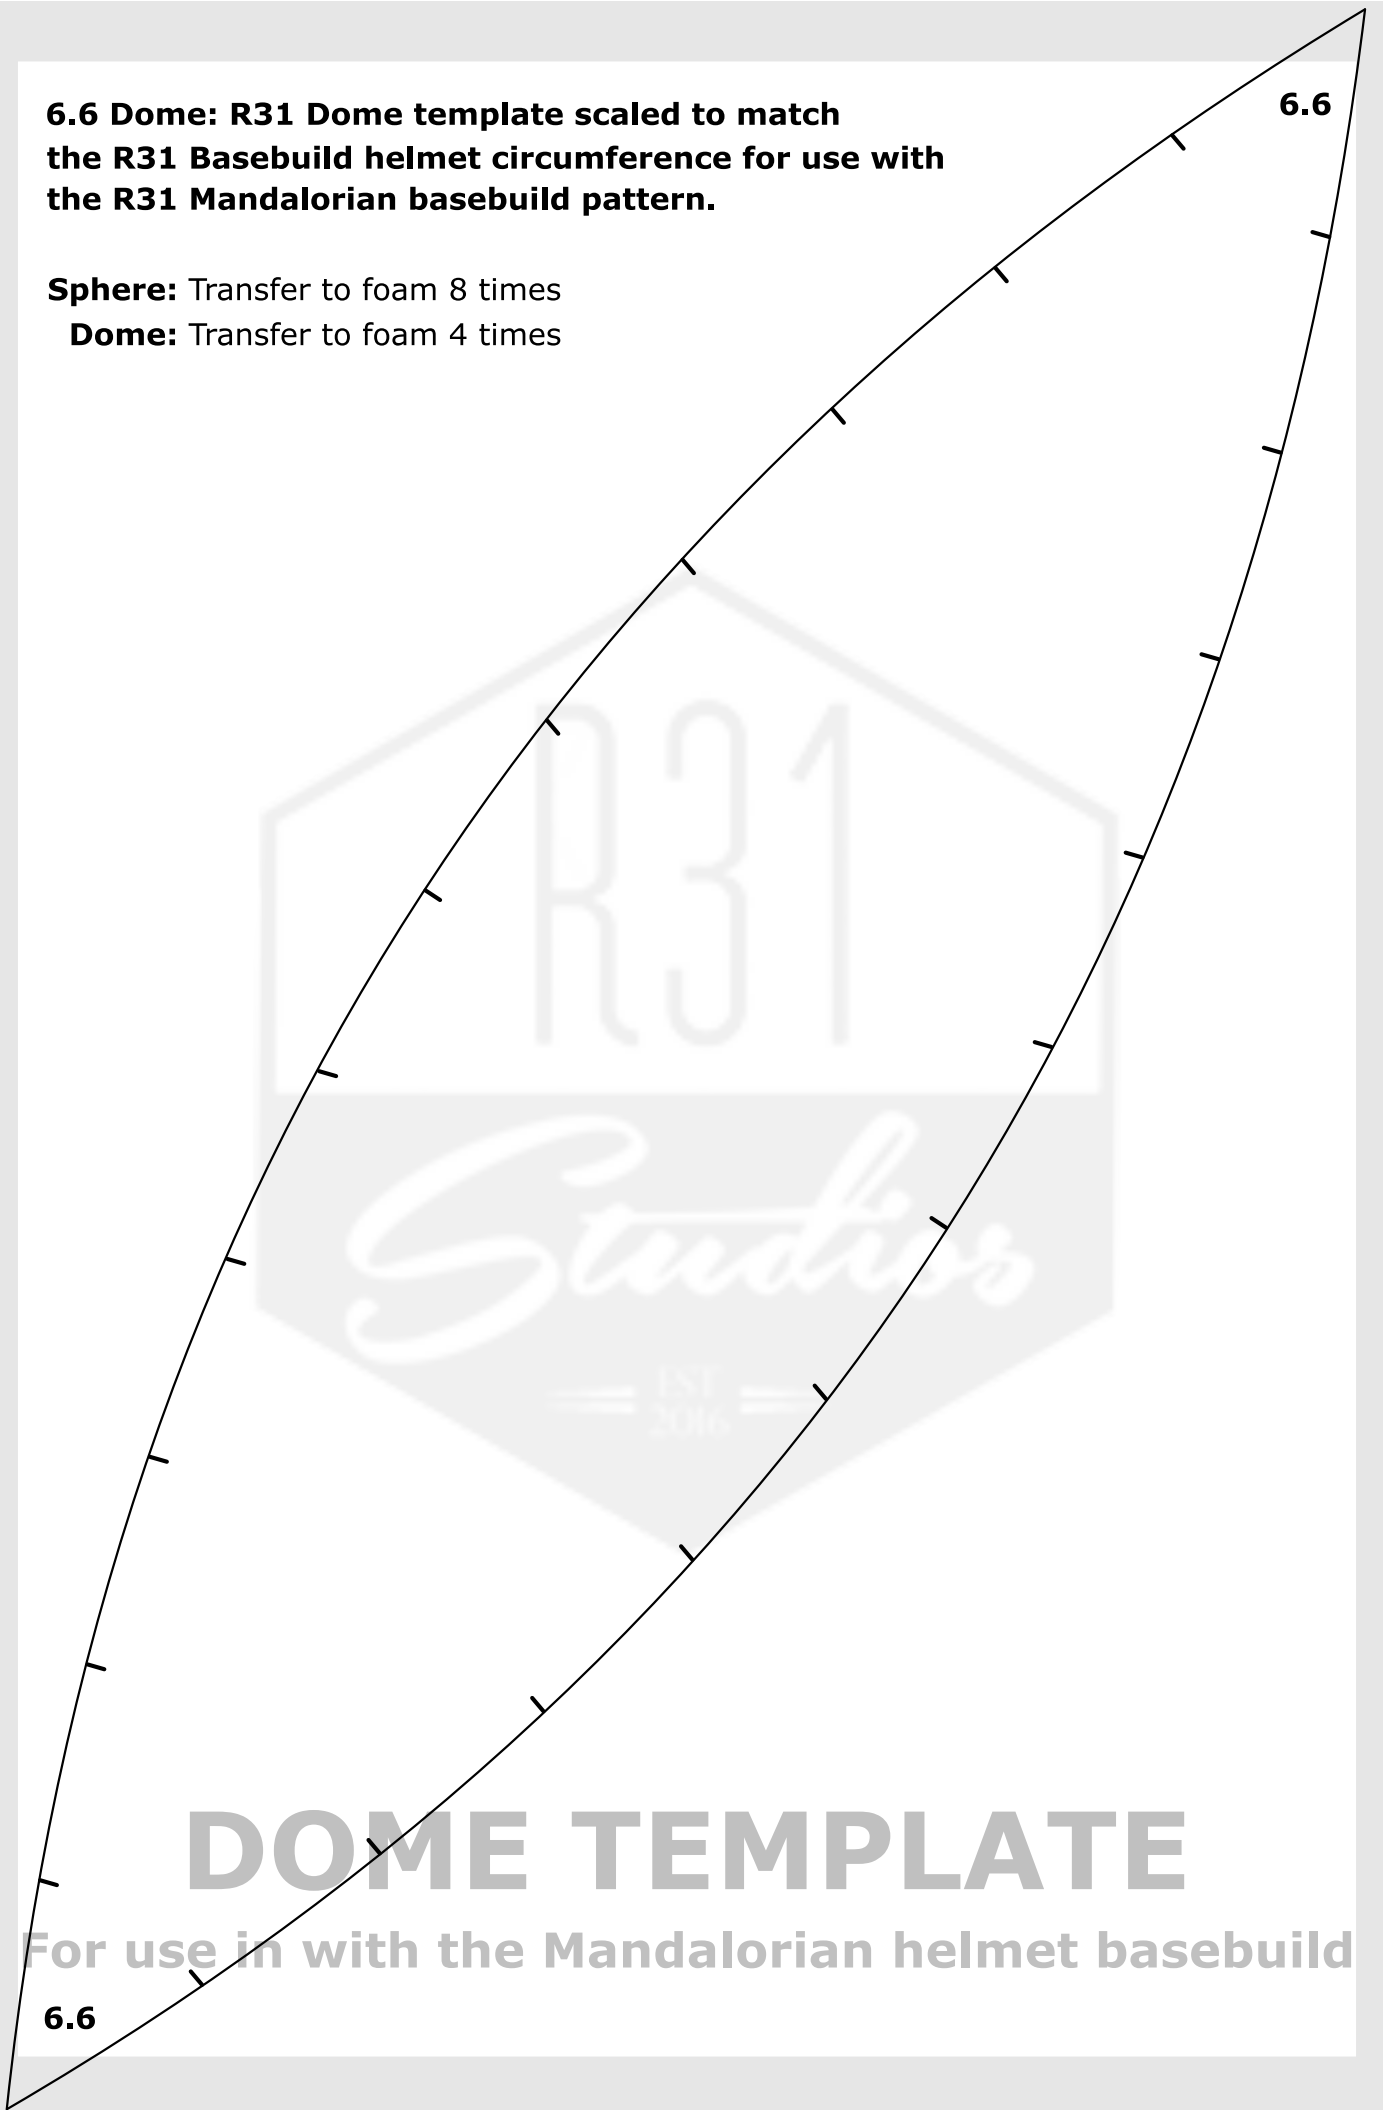

**6.6 Dome: R31 Dome template scaled to match the R31 Basebuild helmet circumference for use with the R31 Mandalorian basebuild pattern.**

**Sphere:** Transfer to foam 8 times

**Dome:** Transfer to foam 4 times

# DOMES TEMPLATE

For use in with the Mandalorian helmet basebuild

6.6